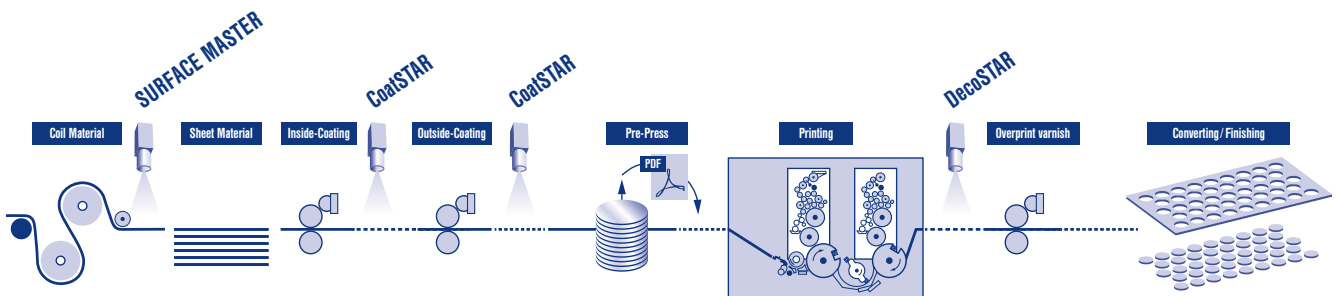

Features

- PDF comparison
- Advanced LED and color camera technology
- Integrated data mining and reporting tools for the most efficient process and quality decisions
- In-line color monitoring for DeltaE or LAB
- In-line edge control for permanent inspection of position accuracy
- Intuitive user interface for setup as well as for serial defect learning or parameter adjustment
- Most sophisticated defect classification
- Highest resolution in the inspection industry
- Touch & View GUI
- State of the art user interface
- Easy to operate
- Simple, intuitive set-up
- Machine speed reporting
- Maintenance reporting
- Automatic repetition of Color Measurement bars

Optimizing Workflow with Inspection STARS

ISRA VISION

Germany
Tel.: +49 (6151) 948 0

Belgium
Tel.: +49 (2366) 930 00

Spain
Tel.: +34 (93) 839 70 32

France
Tel.: +33 (0) 1 39 09 32 00

Italy
Tel.: +39 (0464) 490 603

UK
Tel.: +44 (1442) 261 202

USA
Tel.: +1 (770) 449 77 76

Brazil
Tel.: +55 (11) 347 611 32

Turkey
Tel.: +90 (212) 285 97 45

Russia
Tel.: +7 (921) 055 63 30

P.R. China
Tel.: +86 (21) 685 002 88

Japan
Tel.: +81 (45) 534 99 11

Korea
Tel.: +82 (31) 806 973 00

Taiwan (R.O.C.)
Tel.: +886 (3) 250 01 48

India
Tel.: +91 98 23 16 24 55

Optimize your ROI with the technology leader **ISRA**
info@isravision.com www.isravision.com