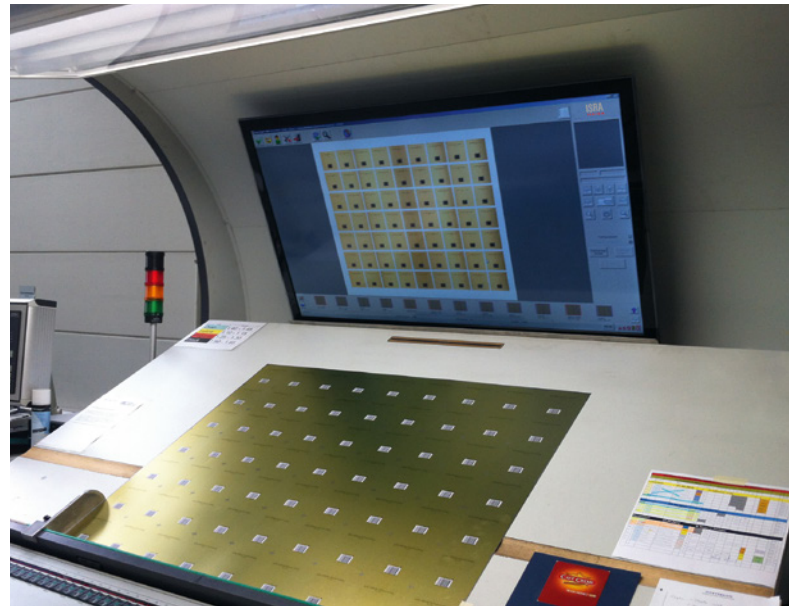

## Improved Efficiency in Metal Sheet Decoration: **DecoSTAR**

#### **DecoSTAR – Reduce Metal Sheet Print Waste**

- 100% inline inspection for every single sheet at the highest production speed
- Intuitive setup procedure for new jobs or use of repeating job files
- Constant feedback on print run, notification of serial defects, adjustable quality parameters
- Versatile: can be used for tin plate or aluminum, 2, 4 or 6 colors, high-gloss or matte motives

## Features

- PDF comparison
- Advanced LED and color camera technology
- Integrated data mining and reporting tools for the most efficient process and quality decisions
- In-line color monitoring for DeltaE or LAB
- In-line edge control for permanent inspection of position accuracy
- Intuitive user interface for setup as well as for serial defect learning or parameter adjustment
- Most sophisticated defect classification
- Highest resolution in the inspection industry
- Touch & View GUI
- State of the art user interface
- Easy to operate
- Simple, intuitive set-up
- Machine speed reporting
- Maintenance reporting
- Automatic repetition of Color Measurement bars