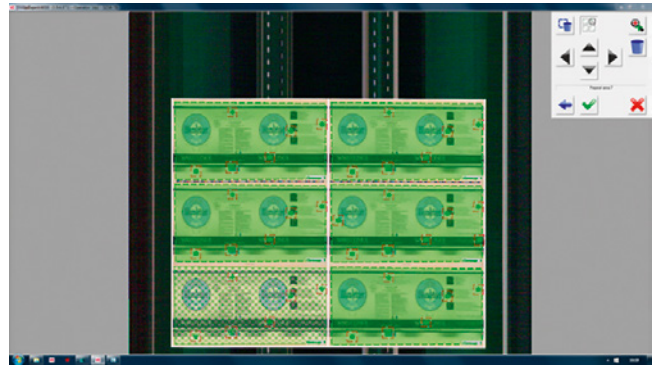

#### **DecoSTAR – Reduce Metal Sheet Print Waste**

- 100% inline inspection for every single sheet at the highest production speed
- Intuitive setup procedure for new jobs or use of repeating job files
- Constant feedback on print run, notification of serial defects, adjustable quality parameters
- Versatile: can be used for tin plate or aluminum, 2, 4 or 6 colors, high-gloss or matte motives

#### **Highlights**

- Most advanced hardware at low maintenance level
- Detection of color deviations in the earliest possible stage
- Easy setup and handling of software reduce make ready time and enhance process survey
- Flexible use of defect criteria for rejection

## Features

- PDF comparison
- Advanced LED and color camera technology
- Integrated data mining and reporting tools for the most efficient process and quality decisions
- In-line color monitoring for DeltaE or LAB
- In-line edge control for permanent inspection of position accuracy
- Intuitive user interface for setup as well as for serial defect learning or parameter adjustment
- Most sophisticated defect classification
- Highest resolution in the inspection industry
- Touch & View GUI
- State of the art user interface
- Easy to operate
- Simple, intuitive set-up
- Machine speed reporting
- Maintenance reporting
- Automatic repetition of Color Measurement bars