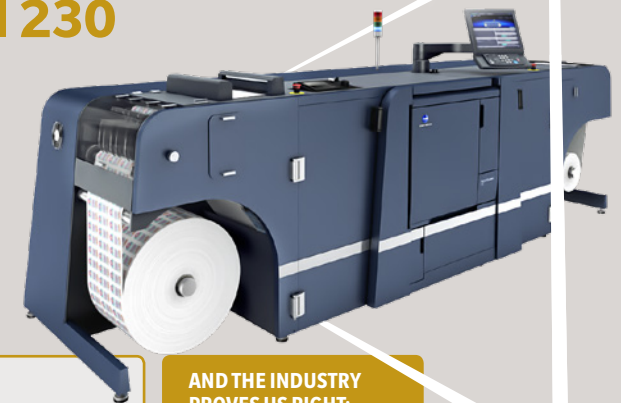

- compliant with BS 5609 (marine immersion certification)
- food-safe toner

AND THE INDUSTRY PROVES US RIGHT: **500th** installation worldwide, end of 2019

“Our Konica Minolta presses are really **saving the day for us and for our customers**. We are now producing a **three-fold increase of where we were at the beginning of the year**. And there are **still new inquiries coming in**, so the opportunities are out there.”

Rob Gallagher, Production Director, Soabar Ltd.

“Most of our work in textiles has disappeared, so **without the AccurioLabel presses picking up the speed of production, our business could have been seriously compromised**. It’s been a bit of a game changer for us really, and I think that as a natural consequence, **there will be a lot more emphasis on the digital side of the business** sooner than there would have been naturally. You could say that **we’ve had a couple of years’ growth in a just couple of months.**”

Phil Achurch, Managing Director, Soabar Ltd.

* The AccurioLabel 190 is the predecessor of the AccurioLabel 230.